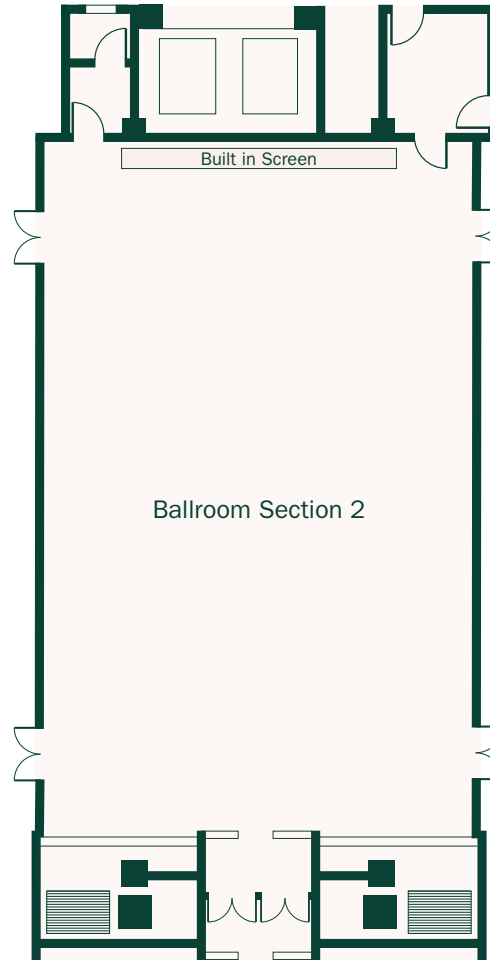

Fairmont

DOHA

FUNCTION ROOM	Dimensions (mt)			Area (sq mts)
	Length	Width	Height	
Al Fasl	17.10	8.30	5.80	141.93

Fairmont

DOHA

FUNCTION ROOM	Dimensions (mt)			Area (sq mts)
	Length	Width	Height	
Al Mahd	8.30	4.70	5.80	39.01

Fairmont

DOHA

FUNCTION ROOM	Dimensions (mt)			Area (sq mts)
	Length	Width	Height	
Fairmont Ballroom	42.90	25.40	7.50	1,089.66
Ballroom Section 1	25.40	13.50	7.50	342.90
Ballroom Section 2	25.40	15.60	7.50	396.24
Ballroom Section 3	25.40	13.50	7.50	342.90
Pre-Function Area	36.35	6.90	7.50	250.82

Fairmont

DOHA

FUNCTION ROOM	Dimensions (mt)			Area (sq mts)
	Length	Width	Height	
Ballroom Section 1	25.40	13.50	7.50	342.90

Fairmont

DOHA

FUNCTION ROOM	Dimensions (mt)			Area (sq mts)
	Length	Width	Height	
Ballroom Section 2	25.40	15.60	7.50	396.24

Fairmont

DOHA

FUNCTION ROOM	Dimensions (mt)			Area (sq mts)
	Length	Width	Height	
Ballroom Section 3	25.40	13.50	7.50	342.90

Fairmont

DOHA

FUNCTION ROOM	Area (sq mts)
Bridal suite	95