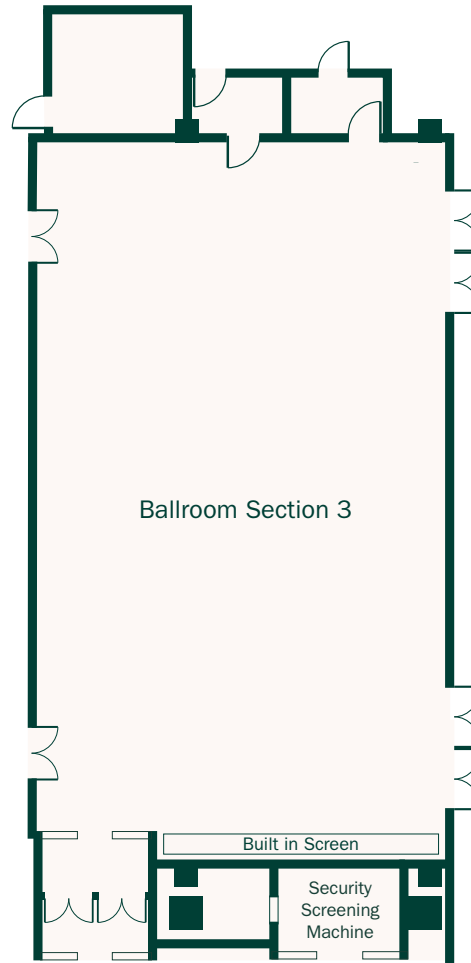

Fairmont

DOHA

FUNCTION ROOM	Dimensions (mt)			Area (sq mts)
	Length	Width	Height	
Al Fasl	17.10	8.30	5.80	141.93

Fairmont

DOHA

FUNCTION ROOM	Dimensions (mt)			Area (sq mts)
	Length	Width	Height	
Al Mahd	8.30	4.70	5.80	39.01

Fairmont

DOHA

FUNCTION ROOM	Dimensions (mt)			Area (sq mts)
	Length	Width	Height	
Fairmont Ballroom	42.90	25.40	7.50	1,089.66
Ballroom Section 1	25.40	13.50	7.50	342.90
Ballroom Section 2	25.40	15.60	7.50	396.24
Ballroom Section 3	25.40	13.50	7.50	342.90
Pre-Function Area	36.35	6.90	7.50	250.82

Fairmont

DOHA

FUNCTION ROOM	Dimensions (mt)			Area (sq mts)
	Length	Width	Height	
Ballroom Section 1	25.40	13.50	7.50	342.90

Fairmont

DOHA

FUNCTION ROOM	Dimensions (mt)			Area (sq mts)
	Length	Width	Height	
Ballroom Section 2	25.40	15.60	7.50	396.24

Fairmont

DOHA

FUNCTION ROOM	Dimensions (mt)			Area (sq mts)
	Length	Width	Height	
Ballroom Section 3	25.40	13.50	7.50	342.90

Fairmont

DOHA

FUNCTION ROOM	Area (sq mts)
Bridal suite	95