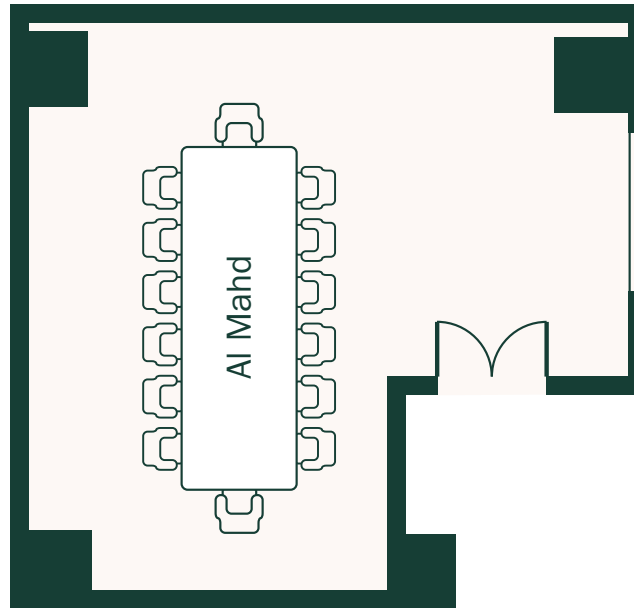

DOHA

FUNCTION ROOM	Dimensions (mt)			Area (sq mts)
	Length	Width	Height	
Al Arkab	7.30	5.30	5.80	38.69

Fairmont

DOHA

FUNCTION ROOM	Dimensions (mt)			Area (sq mts)
	Length	Width	Height	
Al Heef	6.85	4.90	5.80	33.57

Fairmont

DOHA

FUNCTION ROOM	Dimensions (mt)			Area (sq mts)
	Length	Width	Height	
Al Fasl	17.10	8.30	5.80	141.93

Fairmont

DOHA

FUNCTION ROOM	Dimensions (mt)			Area (sq mts)
	Length	Width	Height	
Al Mahd	8.30	4.70	5.80	39.01

Fairmont

DOHA

FUNCTION ROOM	Dimensions (mt)			Area (sq mts)
	Length	Width	Height	
Fairmont Ballroom	42.90	25.40	7.50	1,089.66
Ballroom Section 1	25.40	13.50	7.50	342.90
Ballroom Section 2	25.40	15.60	7.50	396.24
Ballroom Section 3	25.40	13.50	7.50	342.90
Pre-Function Area	36.35	6.90	7.50	250.82

Fairmont

DOHA

FUNCTION ROOM	Dimensions (mt)			Area (sq mts)
	Length	Width	Height	
Ballroom Section 1	25.40	13.50	7.50	342.90

Fairmont

DOHA

FUNCTION ROOM	Dimensions (mt)			Area (sq mts)
	Length	Width	Height	
Ballroom Section 2	25.40	15.60	7.50	396.24