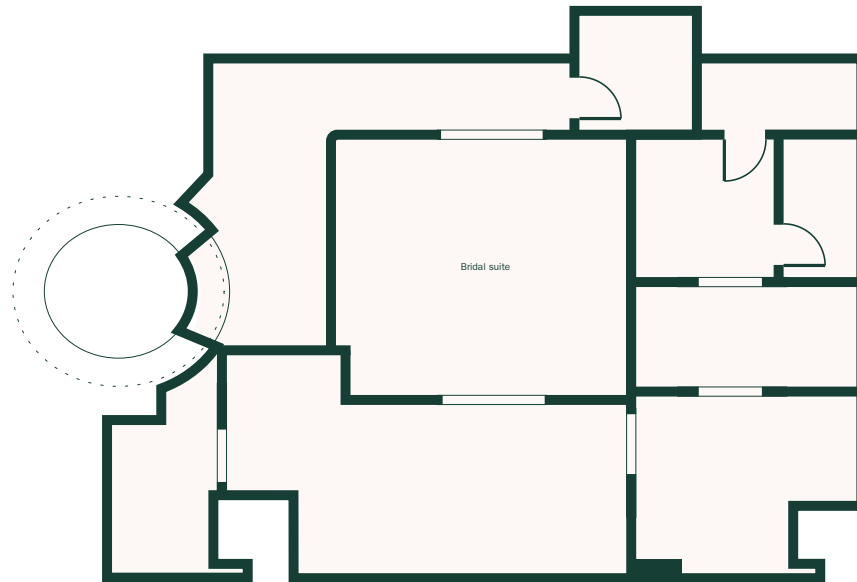

Fairmont

DOHA

FUNCTION ROOM	Dimensions (mt)			Area (sq mts)
	Length	Width	Height	
Al Fasl	17.10	8.30	5.80	141.93

Fairmont

DOHA

FUNCTION ROOM	Dimensions (mt)			Area (sq mts)
	Length	Width	Height	
Al Mahd	8.30	4.70	5.80	39.01

Fairmont

DOHA

FUNCTION ROOM	Dimensions (mt)			Area (sq mts)
	Length	Width	Height	
Fairmont Ballroom	42.90	25.40	7.50	1,089.66
Ballroom Section 1	25.40	13.50	7.50	342.90
Ballroom Section 2	25.40	15.60	7.50	396.24
Ballroom Section 3	25.40	13.50	7.50	342.90
Pre-Function Area	36.35	6.90	7.50	250.82

Fairmont

DOHA

FUNCTION ROOM	Dimensions (mt)			Area (sq mts)
	Length	Width	Height	
Ballroom Section 1	25.40	13.50	7.50	342.90

Fairmont

DOHA

FUNCTION ROOM	Dimensions (mt)			Area (sq mts)
	Length	Width	Height	
Ballroom Section 2	25.40	15.60	7.50	396.24

Fairmont

DOHA

FUNCTION ROOM	Dimensions (mt)			Area (sq mts)
	Length	Width	Height	
Ballroom Section 3	25.40	13.50	7.50	342.90

Fairmont

DOHA

FUNCTION ROOM	Area (sq mts)
Bridal suite	95