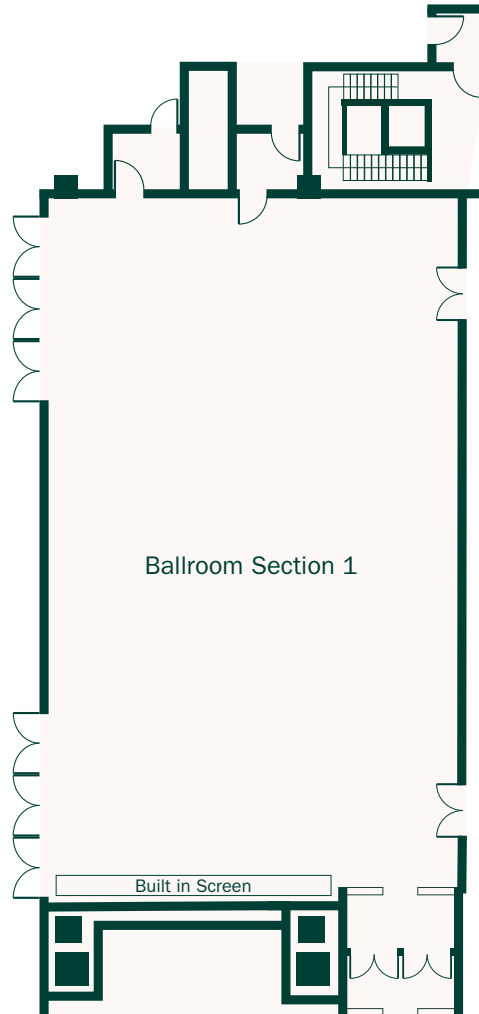

Fairmont

DOHA

FUNCTION ROOM	Dimensions (mt)			Area (sq mts)
	Length	Width	Height	
Al Fasl	17.10	8.30	5.80	141.93
Al Arkab	7.30	5.30	5.80	38.69
Al Heef	6.85	4.90	5.80	33.57
Al Mahd	8.30	4.70	5.80	39.01

Fairmont

Fairmont

DOHA

FUNCTION ROOM	Dimensions (mt)			Area (sq mts)
	Length	Width	Height	
Al Fasl	17.10	8.30	5.80	141.93

Fairmont

DOHA

FUNCTION ROOM	Dimensions (mt)			Area (sq mts)
	Length	Width	Height	
Al Mahd	8.30	4.70	5.80	39.01

Fairmont

DOHA

FUNCTION ROOM	Dimensions (mt)			Area (sq mts)
	Length	Width	Height	
Fairmont Ballroom	42.90	25.40	7.50	1,089.66
Ballroom Section 1	25.40	13.50	7.50	342.90
Ballroom Section 2	25.40	15.60	7.50	396.24
Ballroom Section 3	25.40	13.50	7.50	342.90
Pre-Function Area	36.35	6.90	7.50	250.82

Fairmont

DOHA

FUNCTION ROOM	Dimensions (mt)			Area (sq mts)
	Length	Width	Height	
Ballroom Section 1	25.40	13.50	7.50	342.90

Fairmont

DOHA

FUNCTION ROOM	Dimensions (mt)			Area (sq mts)
	Length	Width	Height	
Ballroom Section 2	25.40	15.60	7.50	396.24