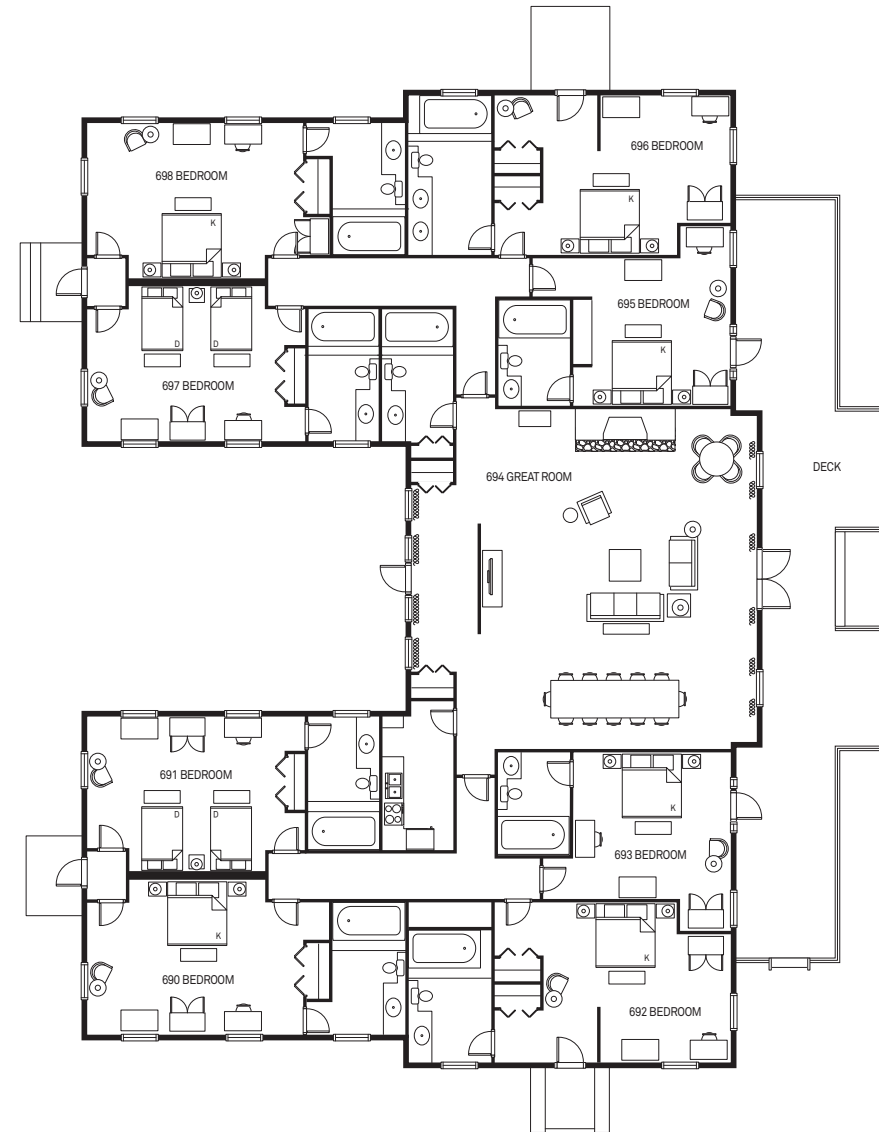

MILLIGAN CABIN

luxury in generous measure

Named for a golf superintendent of local renown, this is the largest of our luxury cabins. The wildlife-themed great room adds undeniable character to all events, while separate bedroom wings allow for extra privacy. With a large veranda overlooking the first fairway, this is the perfect site for golf retreats, wedding parties, reunions and special occasions.