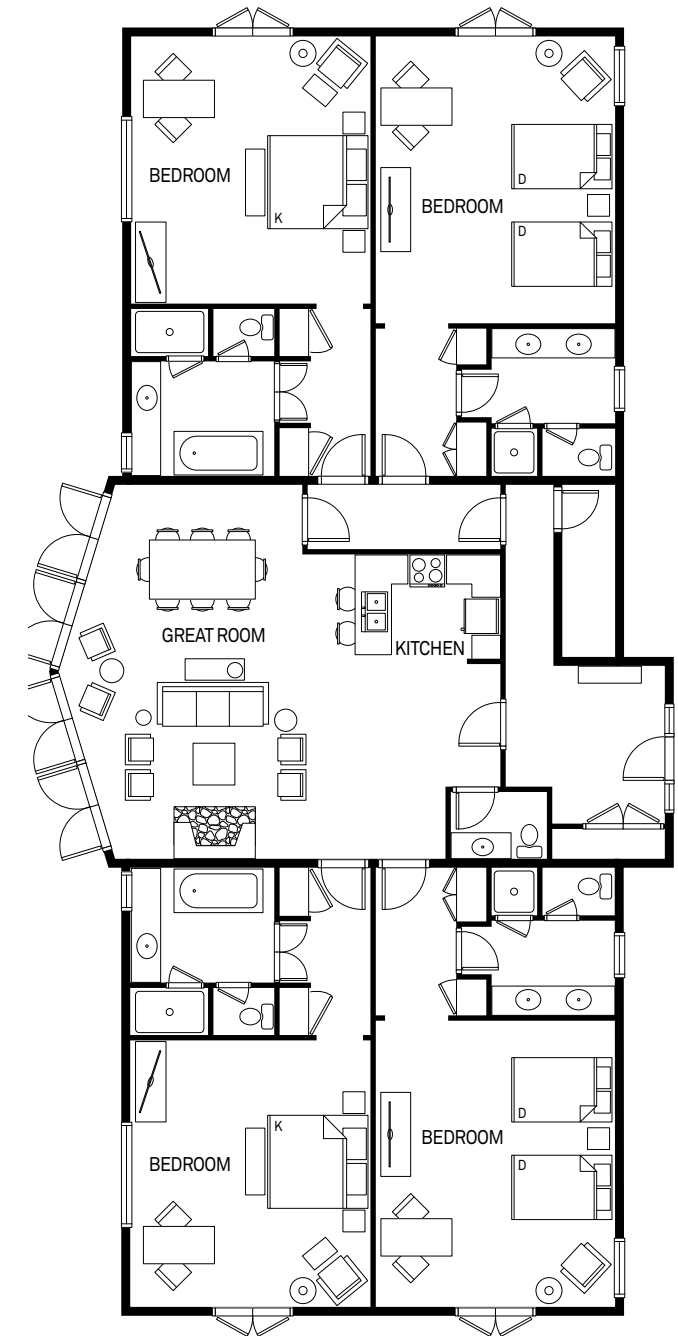

STANLEY THOMPSON CABIN

a distinctive alpine home

Named for Canada's foremost golf course architect of the 1920s, this spacious cabin is perfect for executive retreats, golf getaways, families and wedding parties. Enjoy views of the first fairway, wandering wildlife and the captivating Mount Edith Cavell. This cabin features three decks, a full kitchen, dining and living areas. Each bedroom is self-sufficient with a full ensuite bathroom. Conveniently located next to Milligan Manor on the first fairway of our golf course the open concept kitchen, dining and living areas are perfect for entertaining.

features

Size: 3,080 sq. ft. / 286 sq. m.

View: First fairway of golf course

Bedrooms: 4

2 rooms with one king bed

2 rooms with two double beds

Ensuite bathroom for each bedroom,
3 with jetted tubs

Private parking

Three patios

Barbecue

Wood-burning fireplace

Full kitchen with dining area

CD and DVD players

Access to a library of books,
magazines and DVDs