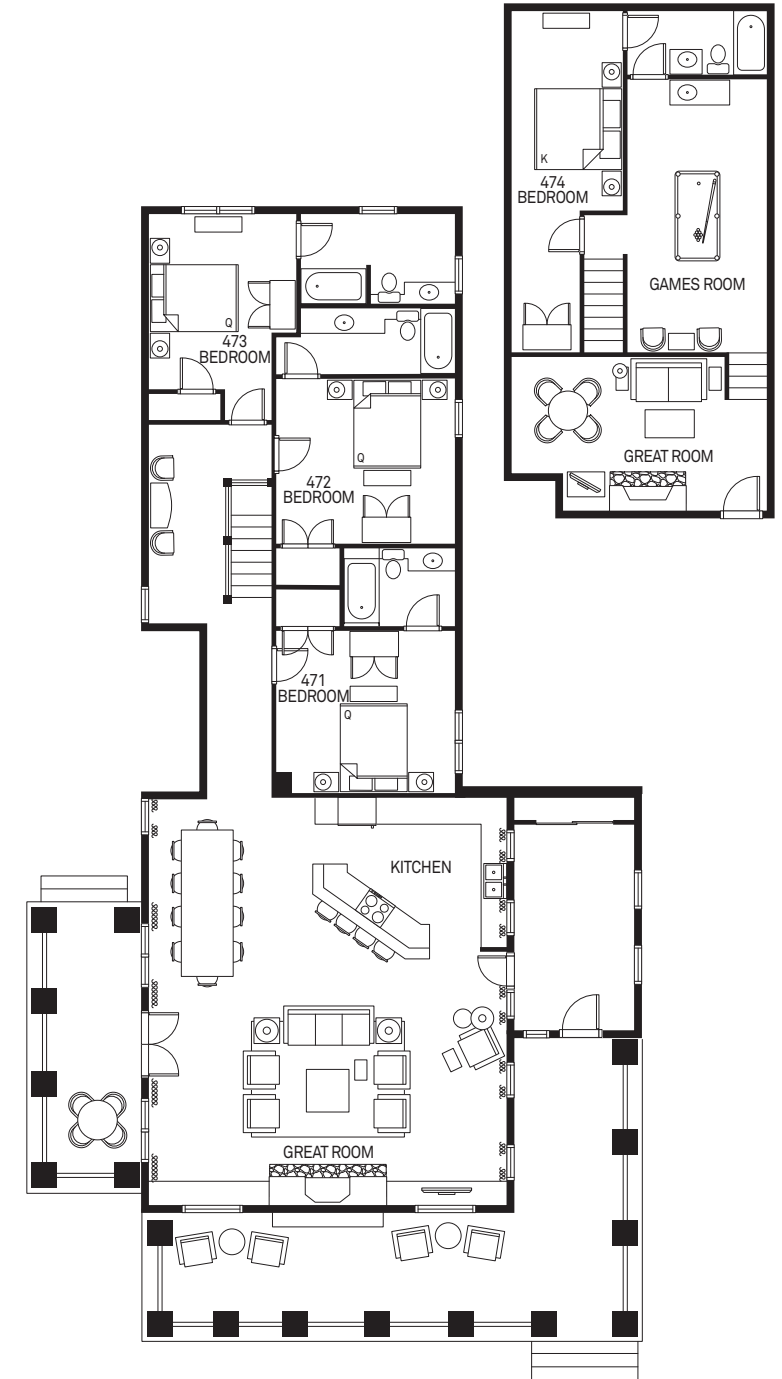

GARDENER'S CABIN

perfect for entertaining

Set back from the Main Lodge, this cheerful cottage will instantly warm the heart of any host. Gather with friends to enjoy a gourmet meal in the spacious kitchen and dining areas. Relax in casual elegance by the fireplace or play a game of pool in the fully appointed lower level. Sunny and spacious, Gardener's is the place to host your happiest moments with friends and family.

features

Size: 2,834 sq. ft. / 263 sq. m.

View: Mountains

Bedrooms: 4

3 rooms with one queen bed

1 room with one king bed on lower level

Ensuite bathroom for each bedroom

Private parking

Lower level with sunken sitting room, built-in bar and pool table

Two wood-burning fireplaces

Full kitchen with dining area

Two patios and outdoor seating area with fire pit

Barbecue

CD and DVD players

Access to a library of books, magazines and DVDs