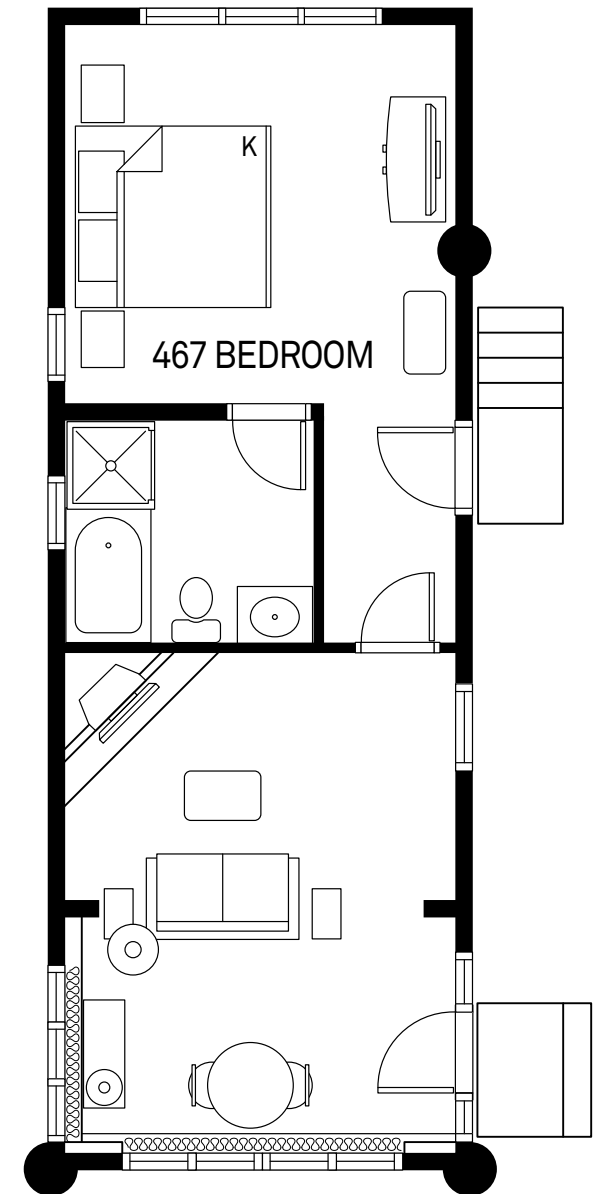

features

Size: 1,585 sq. ft. / 147 sq. m.

View: Cabin / Partial River Views

Bedrooms: 3

2 rooms with one king bed

1 room with two queen beds

Sofa bed in the living room

Ensuite bathroom for each bedroom

features

Size: 1,135 sq. ft. / 105 sq. m.

View: Lac Beauvert/Whistlers Mountain

Bedrooms: 2

1 room with one king bed

1 room with two double beds

Sofa bed in the living room

Ensuite bathroom for each bedroom

intimate getaway for two

Nestled above the rushing Athabasca River, the Athabasca Cottage - also known as the Honeymoon Cabin - provides a private and romantic escape for couples looking to relax, unwind and spend quality time together in the Canadian Rocky Mountains. The comfortable and spacious king bedroom has an ensuite with a jetted bathtub and is full of all the amenities you need for a truly romantic getaway. Honeymoons, baby-moons, anniversaries and birthdays are all perfect excuses to get away with your loved one - just the two of you.

features

Size: 495 sq. ft. / 46 sq. m.

View: Athabasca River

Bedroom: 1 room with one king bed

Full bathroom with jetted tub

Private parking

Wood-burning fireplace

Sun patio