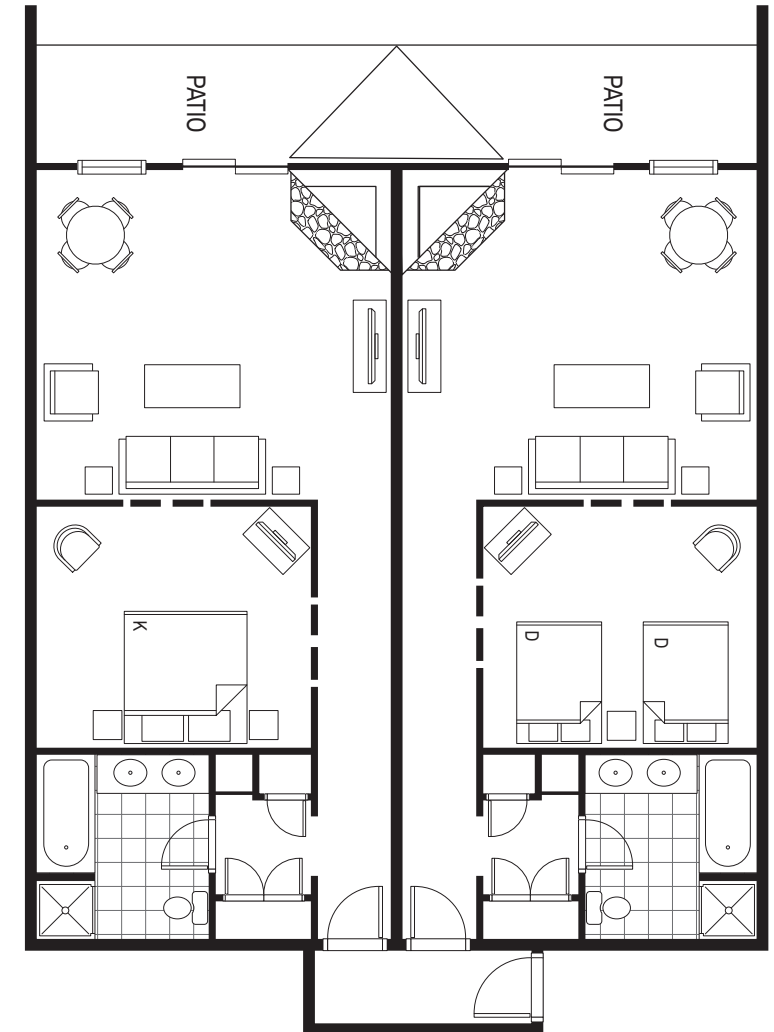

features

Size: 6,000 sq. ft. / 557 sq. m.

View: Woodland / Lac Beauvert

Bedrooms: 6

4 rooms with one king bed

2 rooms with two double beds

Ensuite bathroom for each bedroom

Private parking

features

- Size: 5,090 sq. ft. / 473 sq. m.
- View: Woodland / Lac Beauvert
- Bedrooms: 5
- 4 rooms with one king bed
- 1 room with one queen bed
- Ensuite bathroom for each bedroom
- Private parking
- Large enclosed veranda

features

Size: 2,834 sq. ft. / 263 sq. m.

View: Mountains

Bedrooms: 4

3 rooms with one queen bed

1 room with one king bed on lower level

Ensuite bathroom for each bedroom

Private parking

features

Size: 545 sq. ft. / 51 sq. m.

View: Wooded views of Lac Beauvert

Bedrooms: 1

1 room with one king bed

or 1 room with two double beds

Sofa bed in sitting area

Private parking