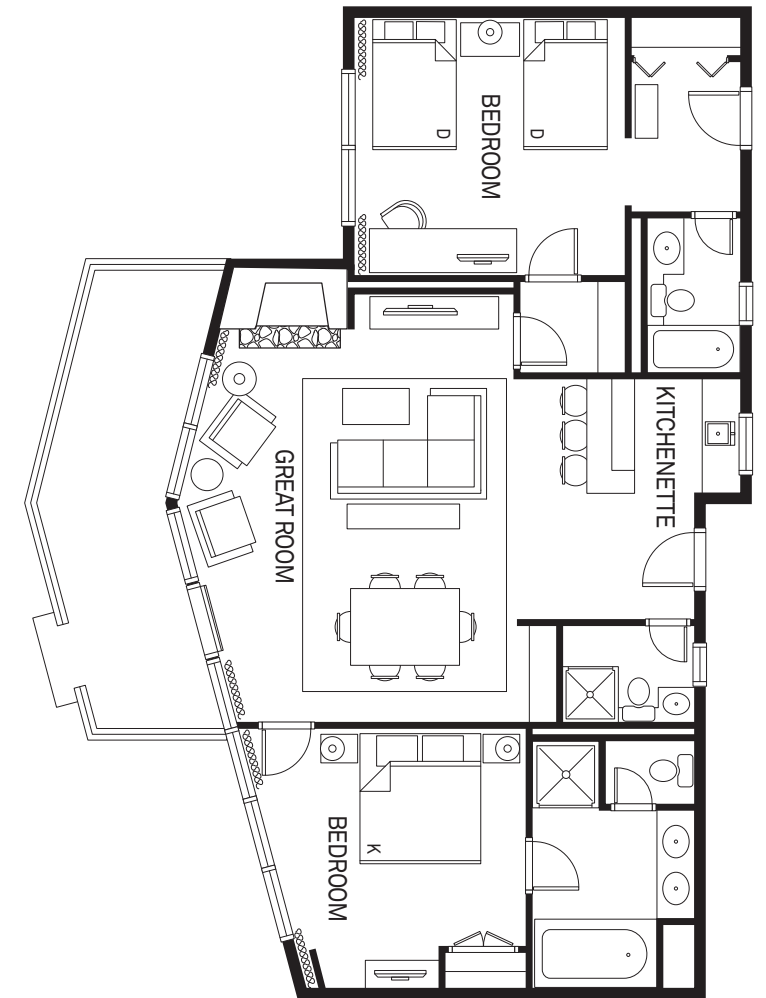

features

Size: 1,585 sq. ft. / 147 sq. m.

View: Cabin / Partial River Views

Bedrooms: 3

2 rooms with one king bed

1 room with two queen beds

Sofa bed in the living room

Ensuite bathroom for each bedroom

The three lakefront Whistler Cabins offer spectacular views of Lac Beauvert from the oversized windows and private sun patios. These lovely two bedroom cabins also offer a sitting area with a sofa bed, a stone fireplace and kitchenette equipped with a small fridge, microwave and sink making it a great space for families.