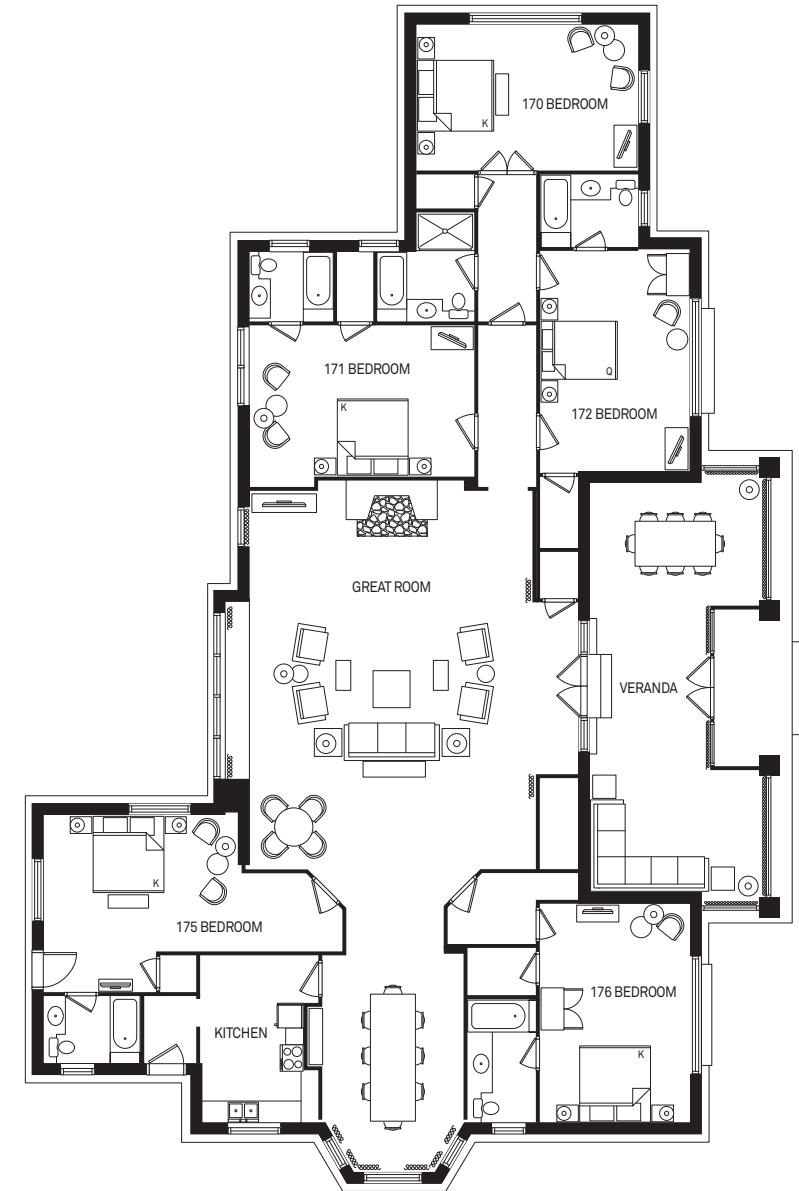

features

Size: 6,000 sq. ft. / 557 sq. m.

View: Woodland / Lac Beauvert

Bedrooms: 6

4 rooms with one king bed

2 rooms with two double beds

Ensuite bathroom for each bedroom

Private parking

features

- Size: 5,090 sq. ft. / 473 sq. m.
- View: Woodland / Lac Beauvert
- Bedrooms: 5
- 4 rooms with one king bed
- 1 room with one queen bed
- Ensuite bathroom for each bedroom
- Private parking
- Large enclosed veranda