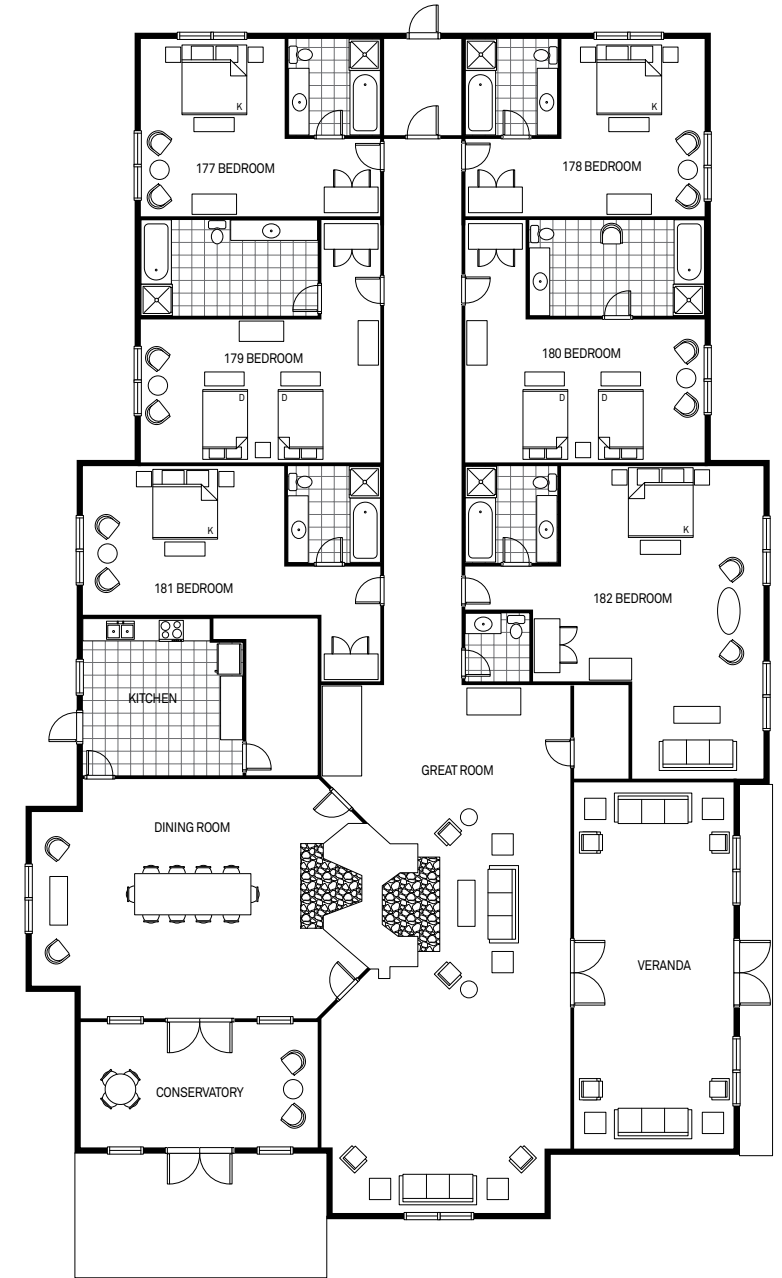

features

Size: 6,000 sq. ft. / 557 sq. m.

View: Woodland / Lac Beauvert

Bedrooms: 6

4 rooms with one king bed

2 rooms with two double beds

Ensuite bathroom for each bedroom

Private parking